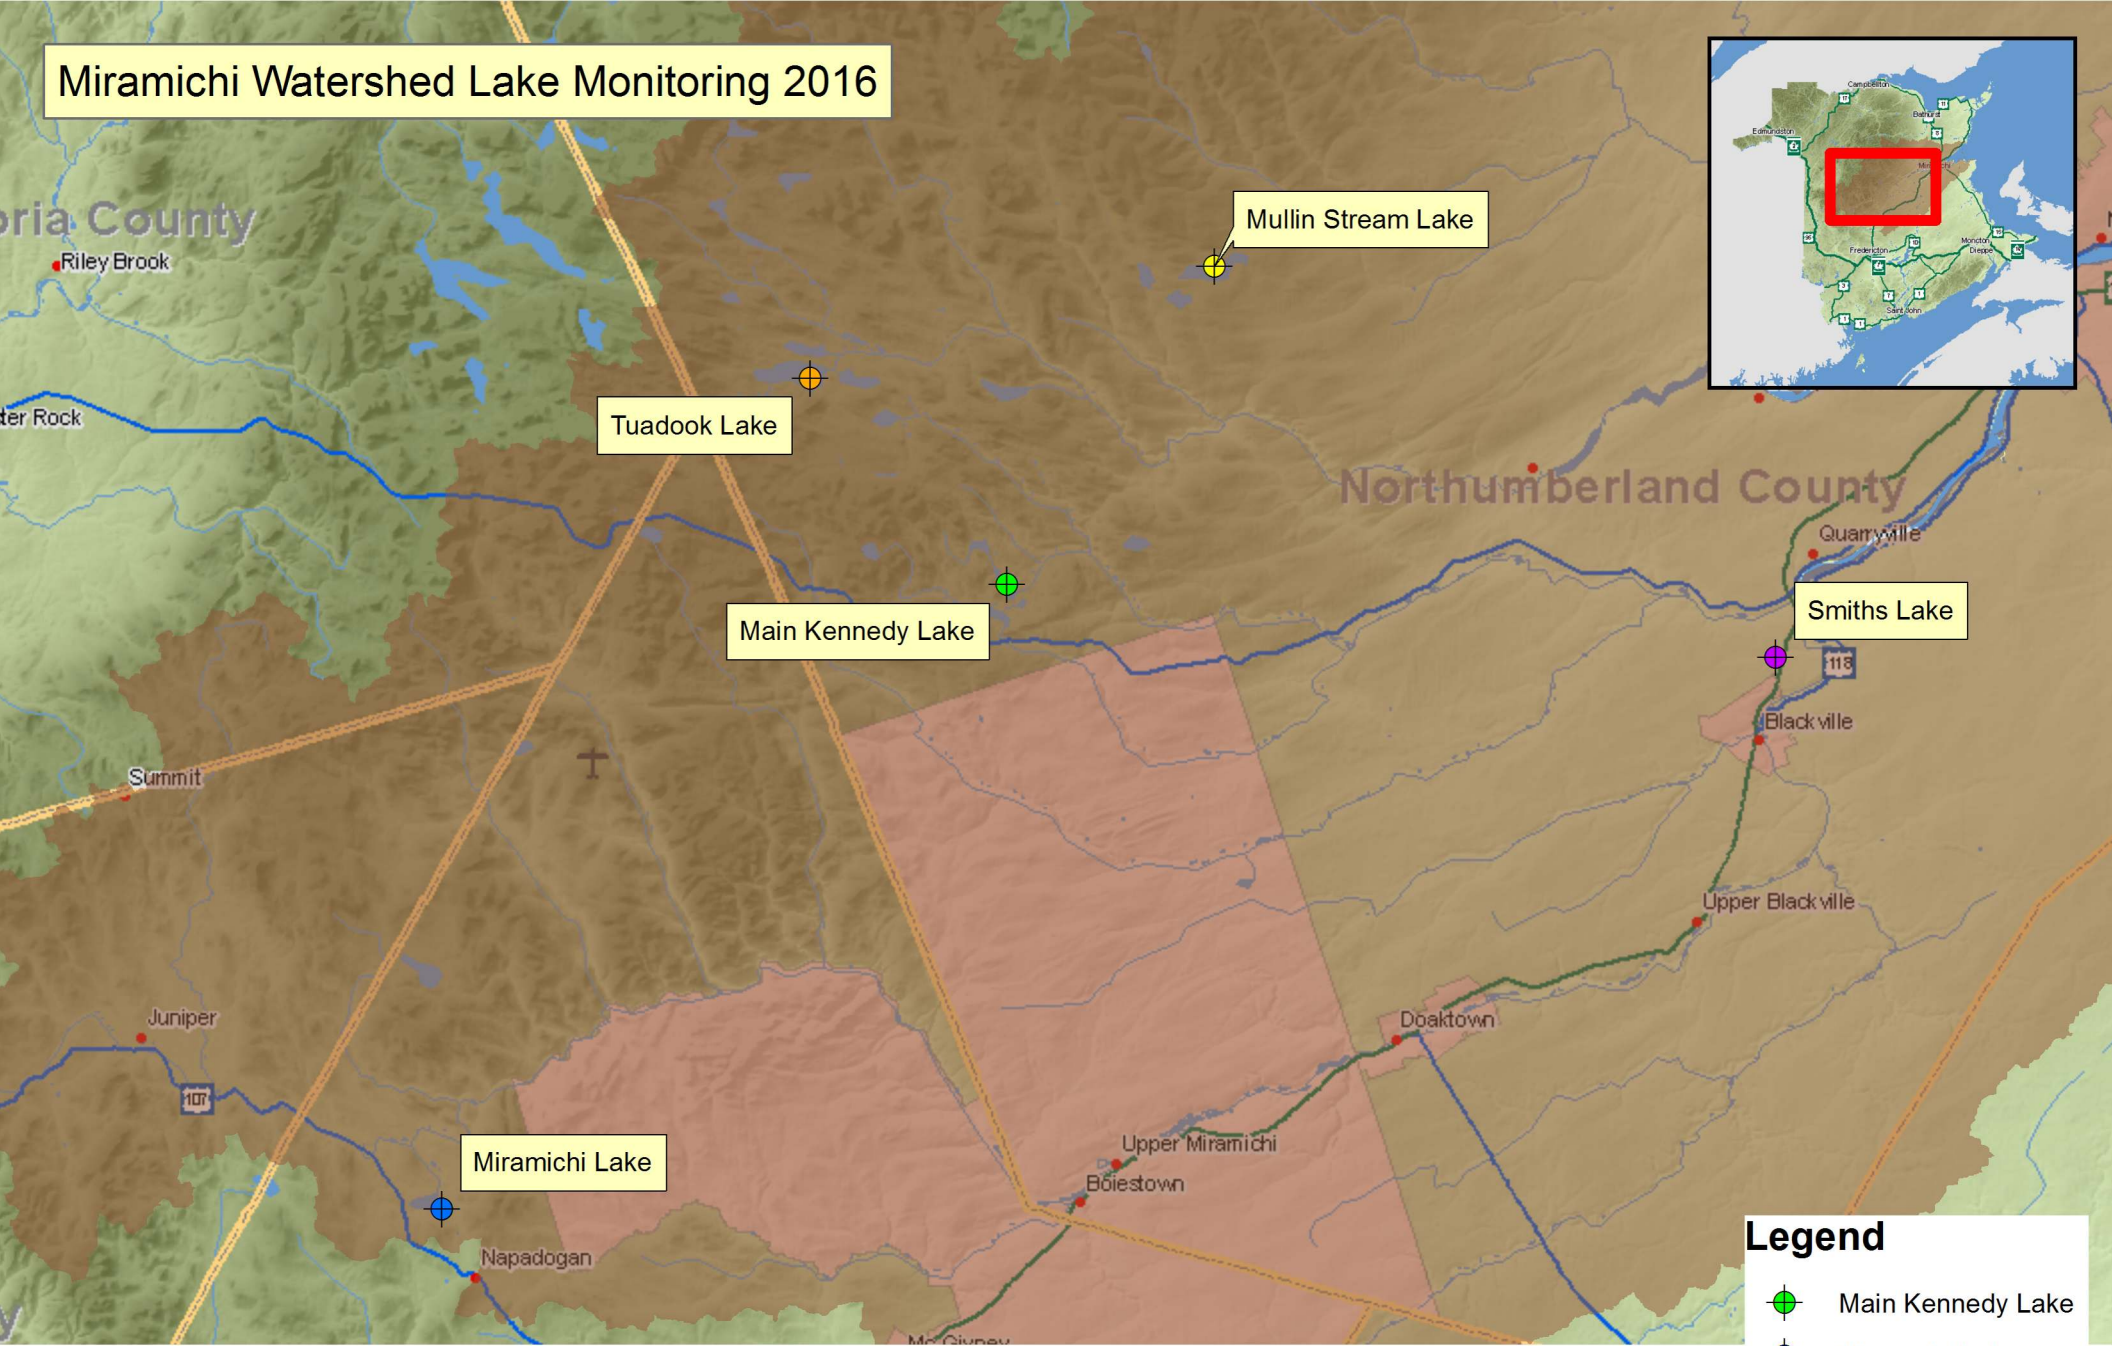

Miramichi Watershed Lake Monitoring 2016

Water Temperature Profile Monitoring Sites

- Legend**
- Main Kennedy Lake
 - Miramichi Lake
 - Mullin Stream Lake
 - Smiths Lake
 - Tuadook Lake
 - Miramichi Watershed

Double_Stereographic, GCS_North_American_1983_CSRS, D_North_American_1983_CSRS